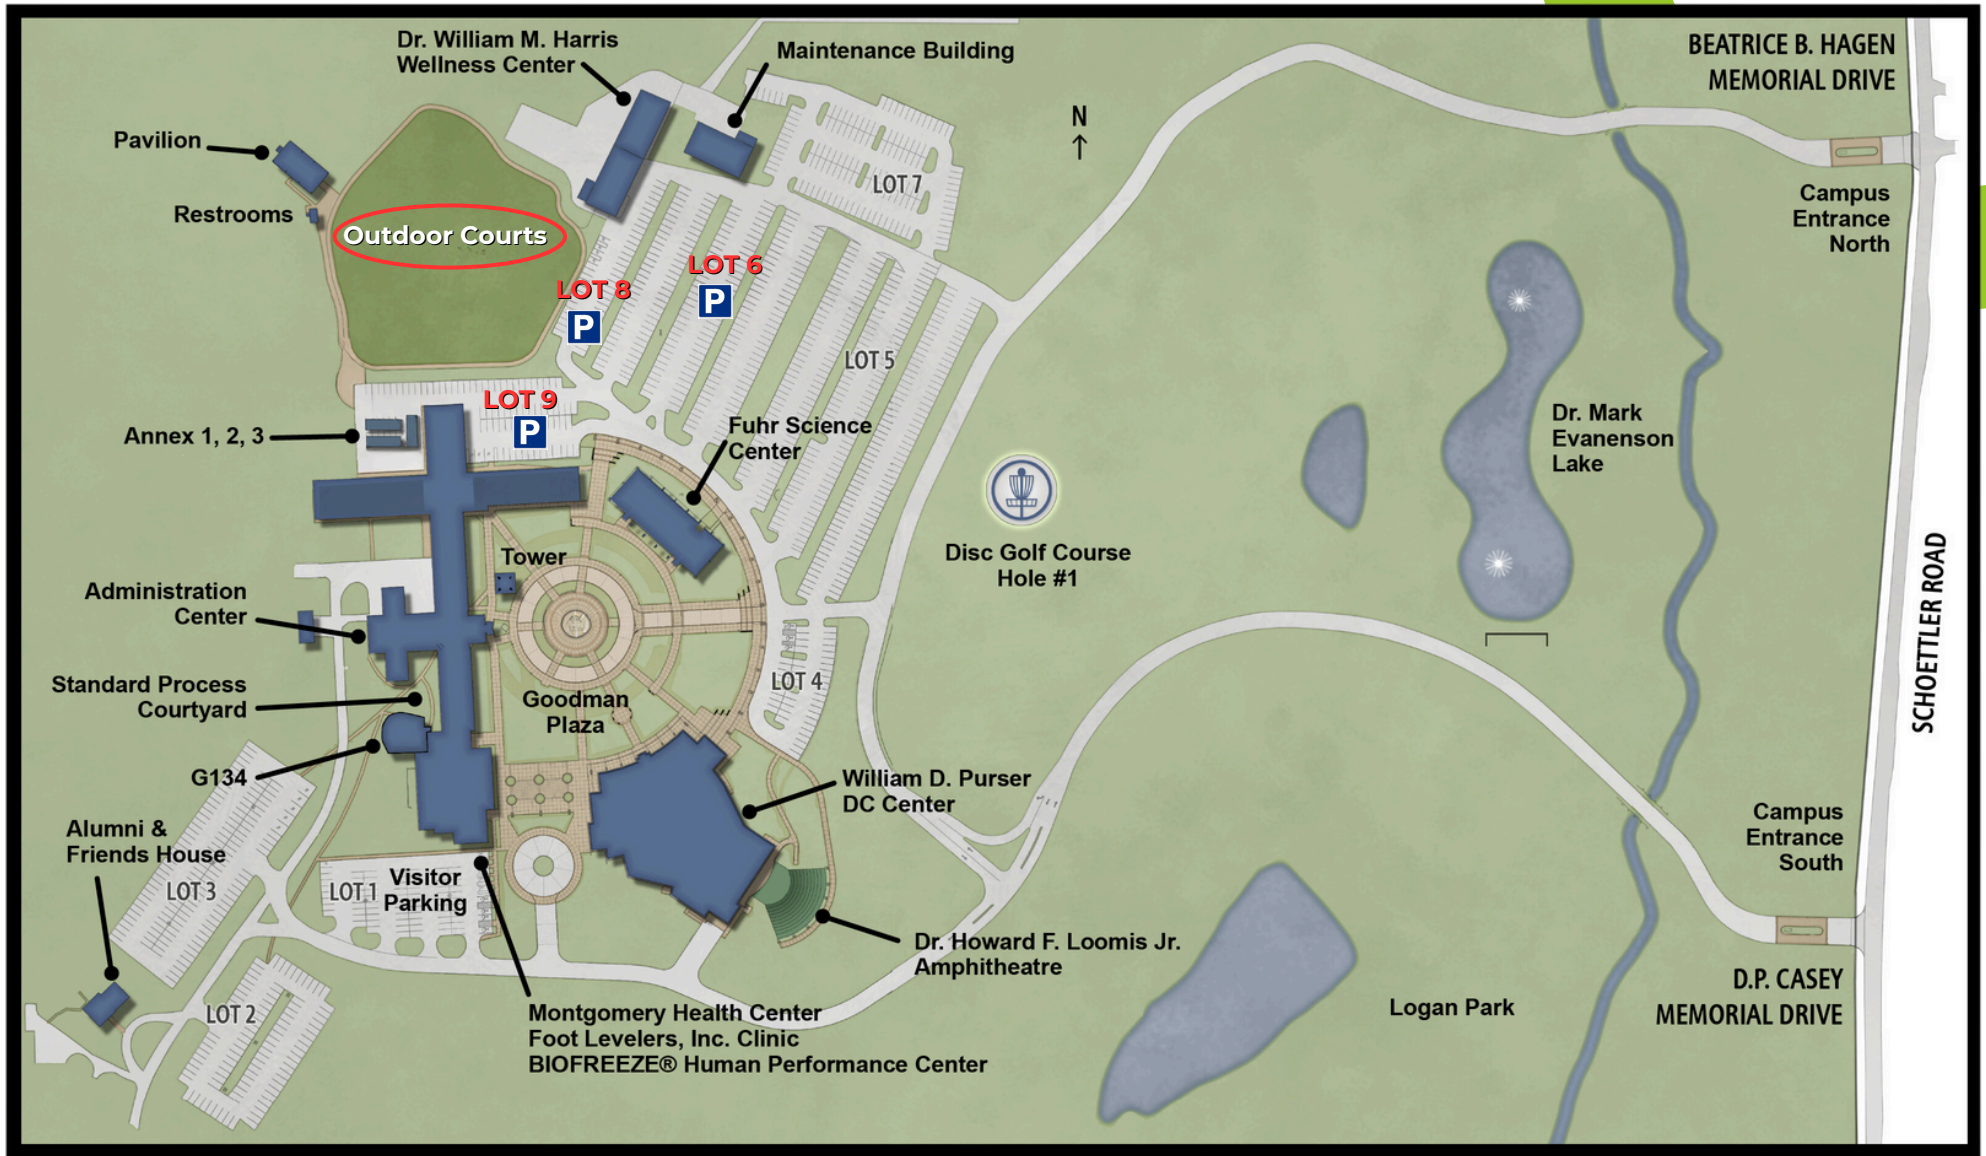

FOOD & BEVERAGE

- Permitted to bring your own
- Security guard required if alcohol is offered or present

LOCATION

- Parking nearby (**see campus map on next page**)
- Restrooms nearby

For questions, to request a tour or to reserve this space, please contact us!

➤ www.logan.edu/eventrentals

✉ PurserCenter@logan.edu

☎ 636.207.2440

📍 1851 Schoettler Road
Chesterfield, MO 63017

📱 @purseratloganu

BASKETBALL

TENNIS/PICKLEBALL

VOLLEYBALL

OUTDOOR COURTS

CAMPUS MAP

KEY
P PARKING LOTS 9, 8 & 6

For questions, to request a tour or to reserve this space, please contact us!

www.logan.edu/eventrentals 1851 Schoettler Road, Chesterfield, MO 63017

PurserCenter@logan.edu @purseratloganu