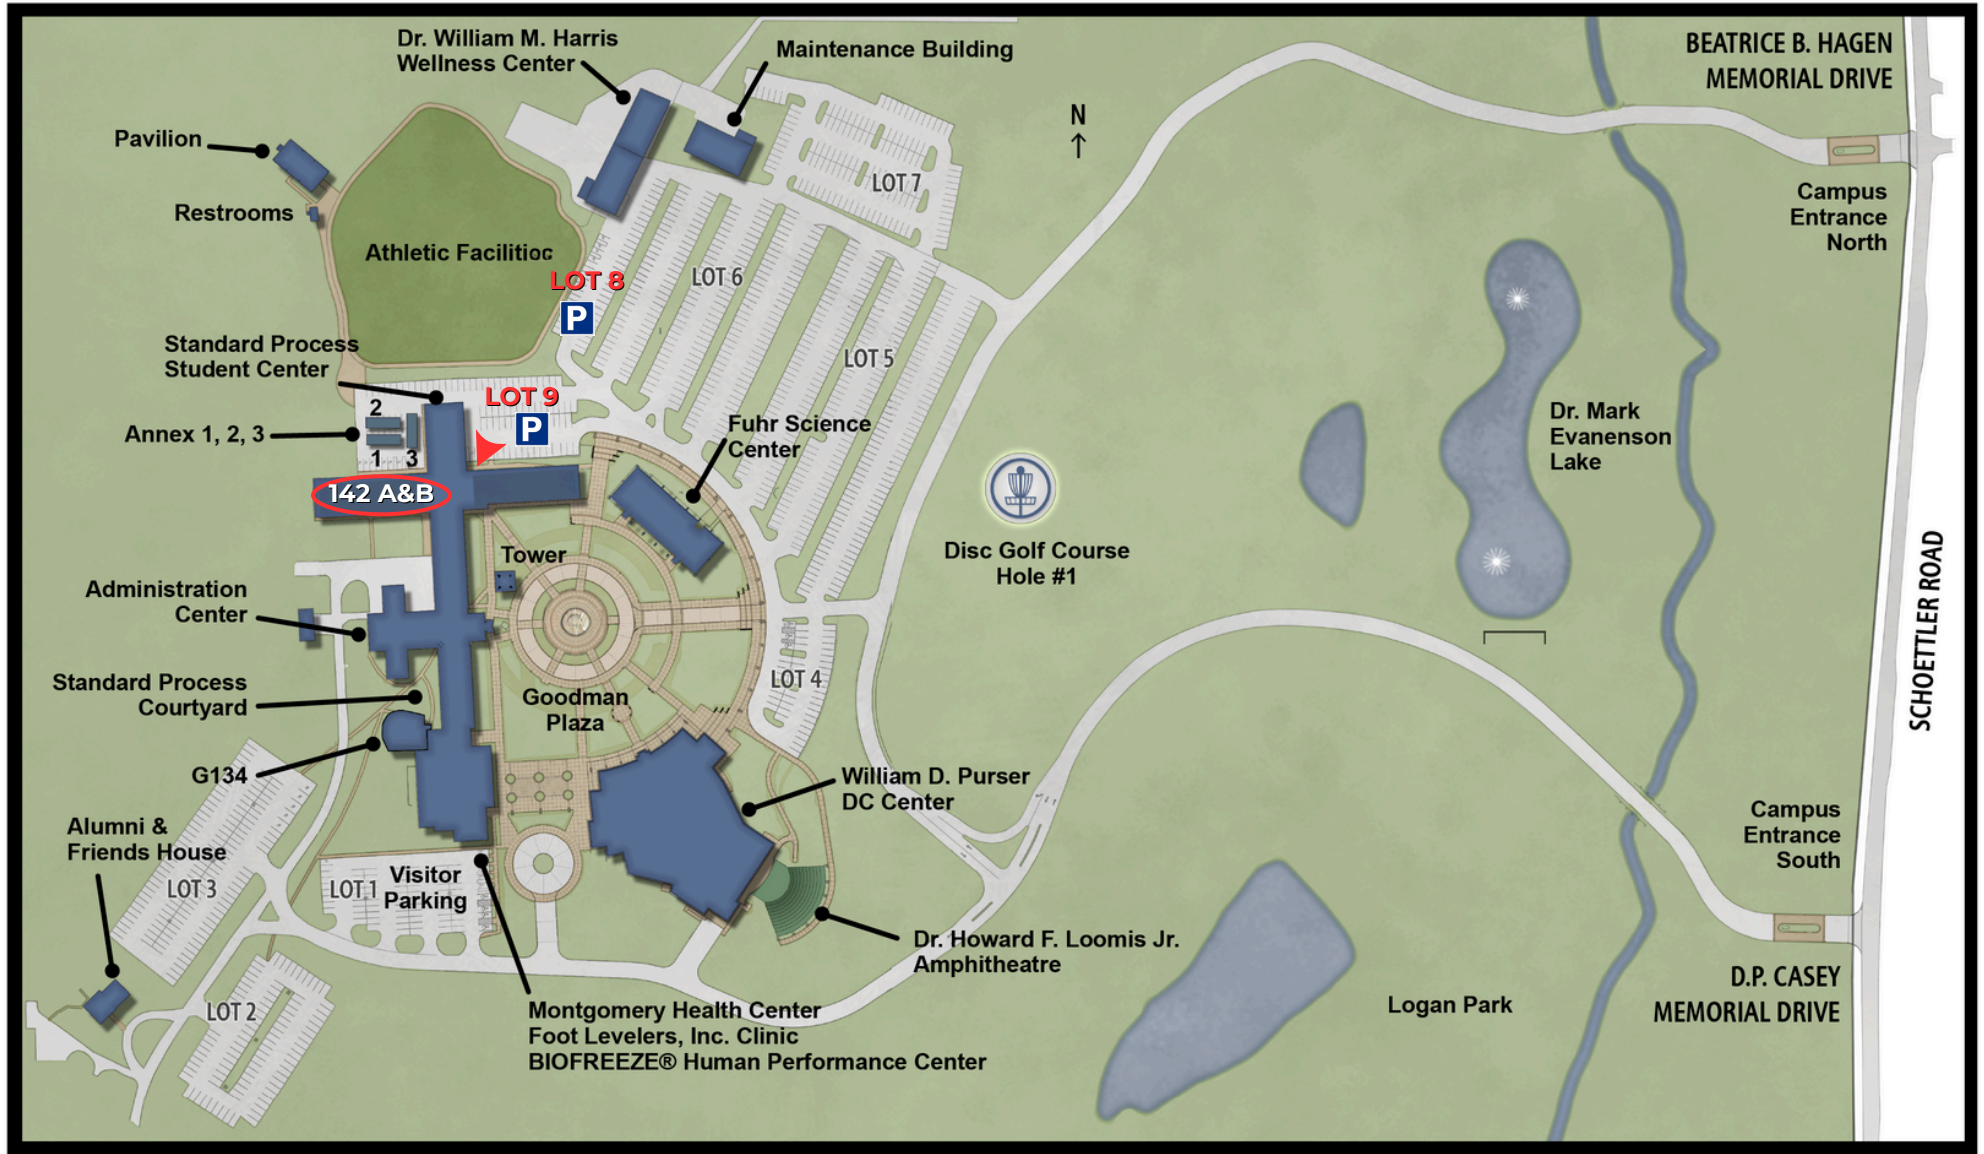

For questions, to request a tour or to reserve this space, please contact us!

➤ www.logan.edu/eventrentals

✉ PurserCenter@logan.edu

📞 636.207.2440

📍 1851 Schoettler Road, Chesterfield, MO 63017

📱 @purseratloganu

CLASSROOM 142 A & B

CAMPUS MAP

KEY
◀ ENTRANCE A19
P PARKING LOT 9 & 8

For questions, to request a tour or to reserve this space, please contact us!

www.logan.edu/eventrentals 1851 Schoettler Road, Chesterfield, MO 63017