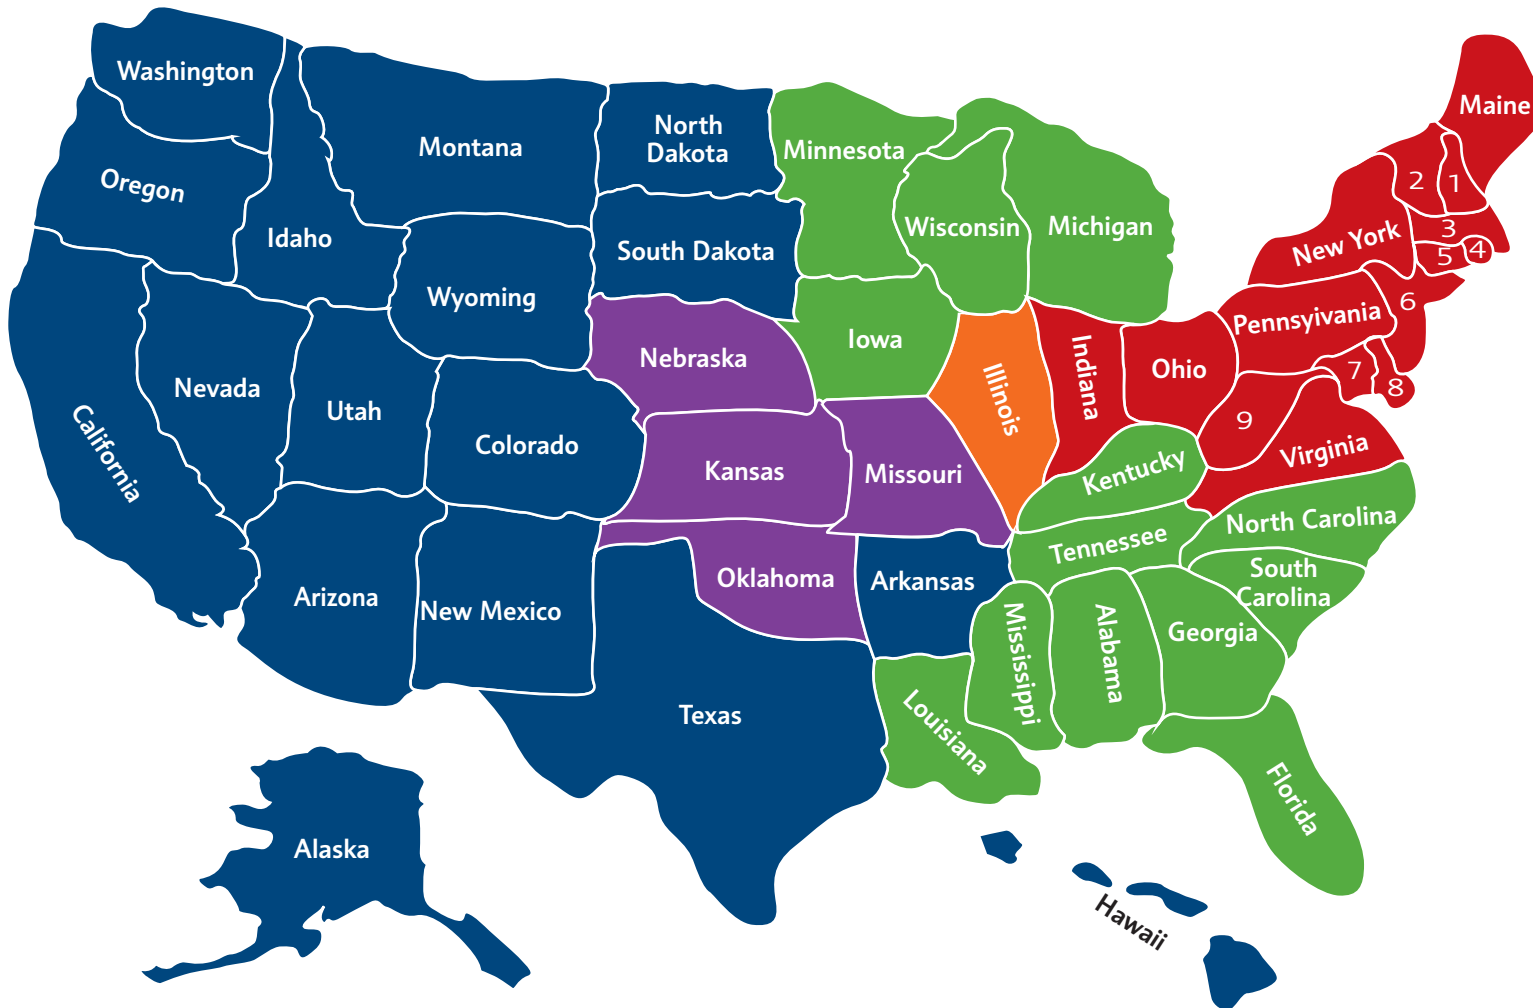

**DC ADMISSION COORDINATORS**

- |                  |                 |                  |
|------------------|-----------------|------------------|
| 1. New Hampshire | 4. Rhode Island | 7. Delaware      |
| 2. Vermont       | 5. Connecticut  | 8. Maryland      |
| 3. Massachusetts | 6. New Jersey   | 9. West Virginia |

STATE	COORDINATOR
Alabama	Mollie Baker
Alaska	Jared Snyder
Arizona	Jared Snyder
Arkansas	Jared Snyder
California	Jared Snyder
Colorado	Jared Snyder
Connecticut	Lulu Brinkley
DC	Lulu Brinkley
Delaware	Lulu Brinkley
Florida	Mollie Baker
Georgia	Mollie Baker
Hawaii	Jared Snyder
Idaho	Jared Snyder
Illinois	Sam Holyan
Indiana	Lulu Brinkley
Iowa	Mollie Baker
Kansas	Jennifer Pennington
Kentucky	Mollie Baker
Louisiana	Mollie Baker
Maine	Lulu Brinkley
Maryland	Lulu Brinkley
Mass.	Lulu Brinkley
Michigan	Mollie Baker
Minnesota	Mollie Baker
Mississippi	Mollie Baker
Missouri	Catherine Sippel*
Missouri	Jennifer Pennington
Montana	Jared Snyder
Nebraska	Jennifer Pennington
Nevada	Jared Snyder
New Hamp.	Lulu Brinkley
New Jersey	Lulu Brinkley
New Mexico	Jared Snyder
New York	Lulu Brinkley
N. Carolina	Mollie Baker
N. Dakota	Jared Snyder
Ohio	Lulu Brinkley
Oklahoma	Jennifer Pennington
Oregon	Jared Snyder
Pennsylvania	Lulu Brinkley
Rhode Island	Lulu Brinkley
S. Carolina	Mollie Baker
S. Dakota	Jared Snyder
Tennessee	Mollie Baker
Texas	Jared Snyder
Utah	Jared Snyder
Vermont	Lulu Brinkley
Virginia	Lulu Brinkley
Washington	Jared Snyder
W. Virginia	Lulu Brinkley
Wisconsin	Mollie Baker
Wyoming	Jared Snyder

\*Missouri Zip Codes: 630-633, 652