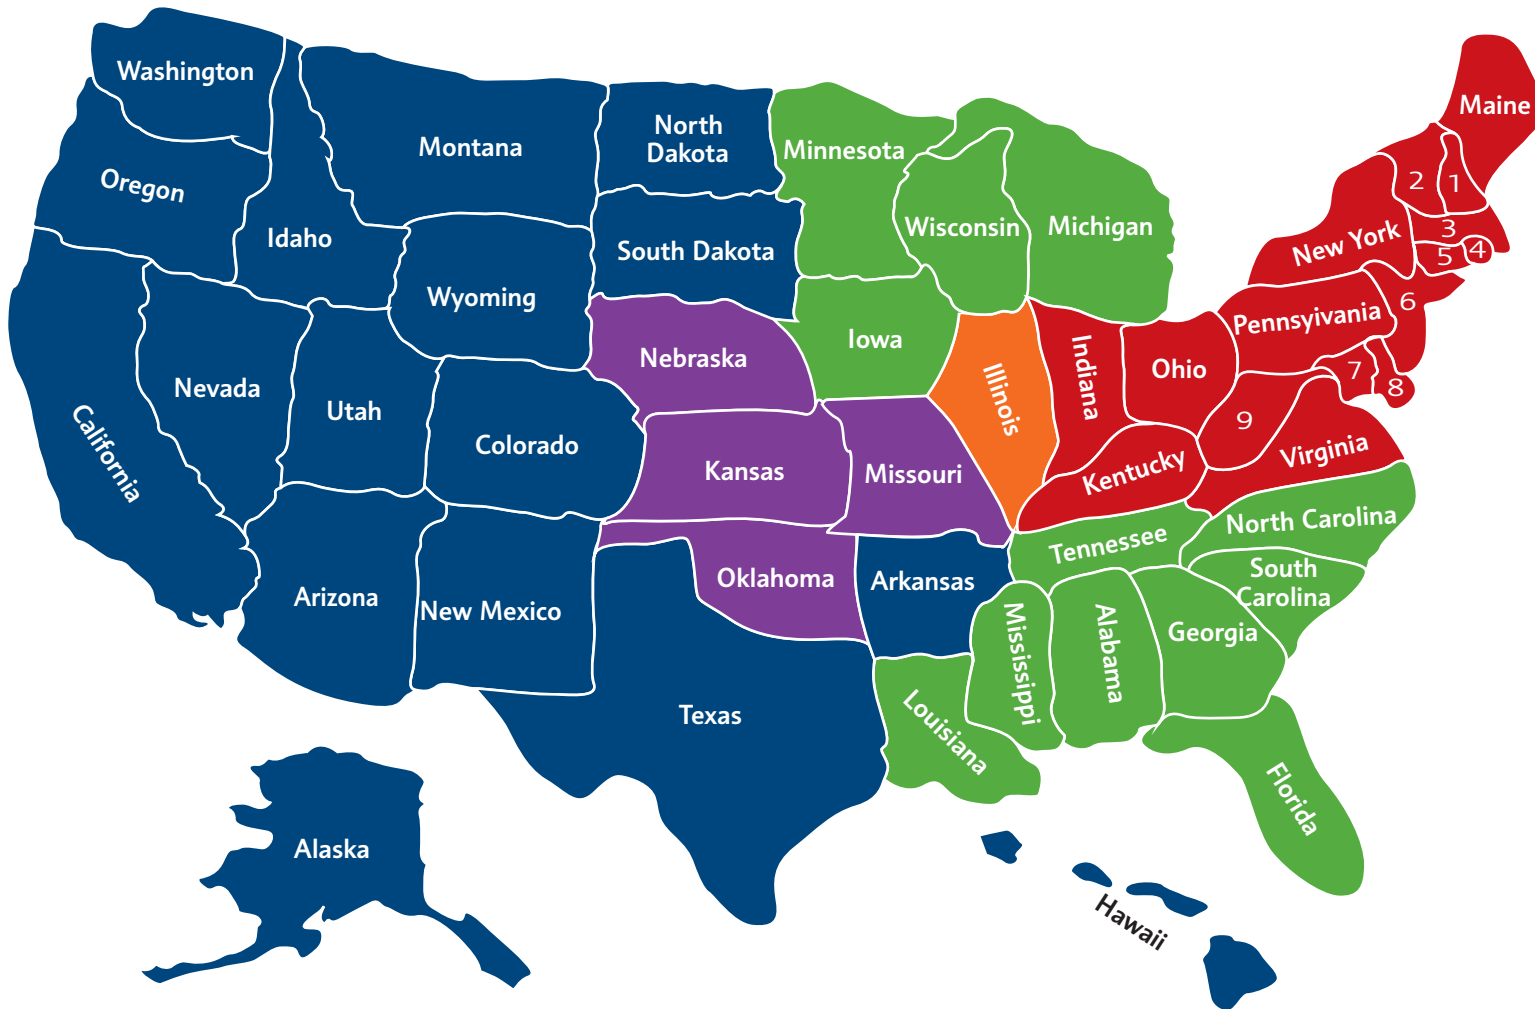

DC ADMISSION COORDINATORS

STATE	COORDINATOR
Alabama	Mollie Baker
Alaska	Jared Snyder
Arizona	Jared Snyder
Arkansas	Jared Snyder
California	Jared Snyder
Colorado	Jared Snyder
Connecticut	Lulu Brinkley
DC	Lulu Brinkley
Delaware	Lulu Brinkley
Florida	Mollie Baker
Georgia	Mollie Baker
Hawaii	Jared Snyder
Idaho	Jared Snyder
Illinois	Sam Holyan
Indiana	Lulu Brinkley
Iowa	Mollie Baker
Kansas	Jennifer Pennington
Kentucky	Lulu Brinkley
Louisiana	Mollie Baker
Maine	Lulu Brinkley
Maryland	Lulu Brinkley
Mass.	Lulu Brinkley
Michigan	Mollie Baker
Minnesota	Mollie Baker
Mississippi	Mollie Baker
Missouri	Catherine Sippel*
Missouri	Jennifer Pennington
Montana	Jared Snyder
Nebraska	Jennifer Pennington
Nevada	Jared Snyder
New Hamp.	Lulu Brinkley
New Jersey	Lulu Brinkley
New Mexico	Jared Snyder
New York	Lulu Brinkley
N. Carolina	Mollie Baker
N. Dakota	Jared Snyder
Ohio	Lulu Brinkley
Oklahoma	Jennifer Pennington
Oregon	Jared Snyder
Pennsylvania	Lulu Brinkley
Rhode Island	Lulu Brinkley
S. Carolina	Mollie Baker
S. Dakota	Jared Snyder
Tennessee	Mollie Baker
Texas	Jared Snyder
Utah	Jared Snyder
Vermont	Lulu Brinkley
Virginia	Lulu Brinkley
Washington	Jared Snyder
W. Virginia	Lulu Brinkley
Wisconsin	Mollie Baker
Wyoming	Jared Snyder

- | | | |
|------------------|-----------------|------------------|
| 1. New Hampshire | 4. Rhode Island | 7. Delaware |
| 2. Vermont | 5. Connecticut | 8. Maryland |
| 3. Massachusetts | 6. New Jersey | 9. West Virginia |

*Missouri Zip Codes: 630-633, 652