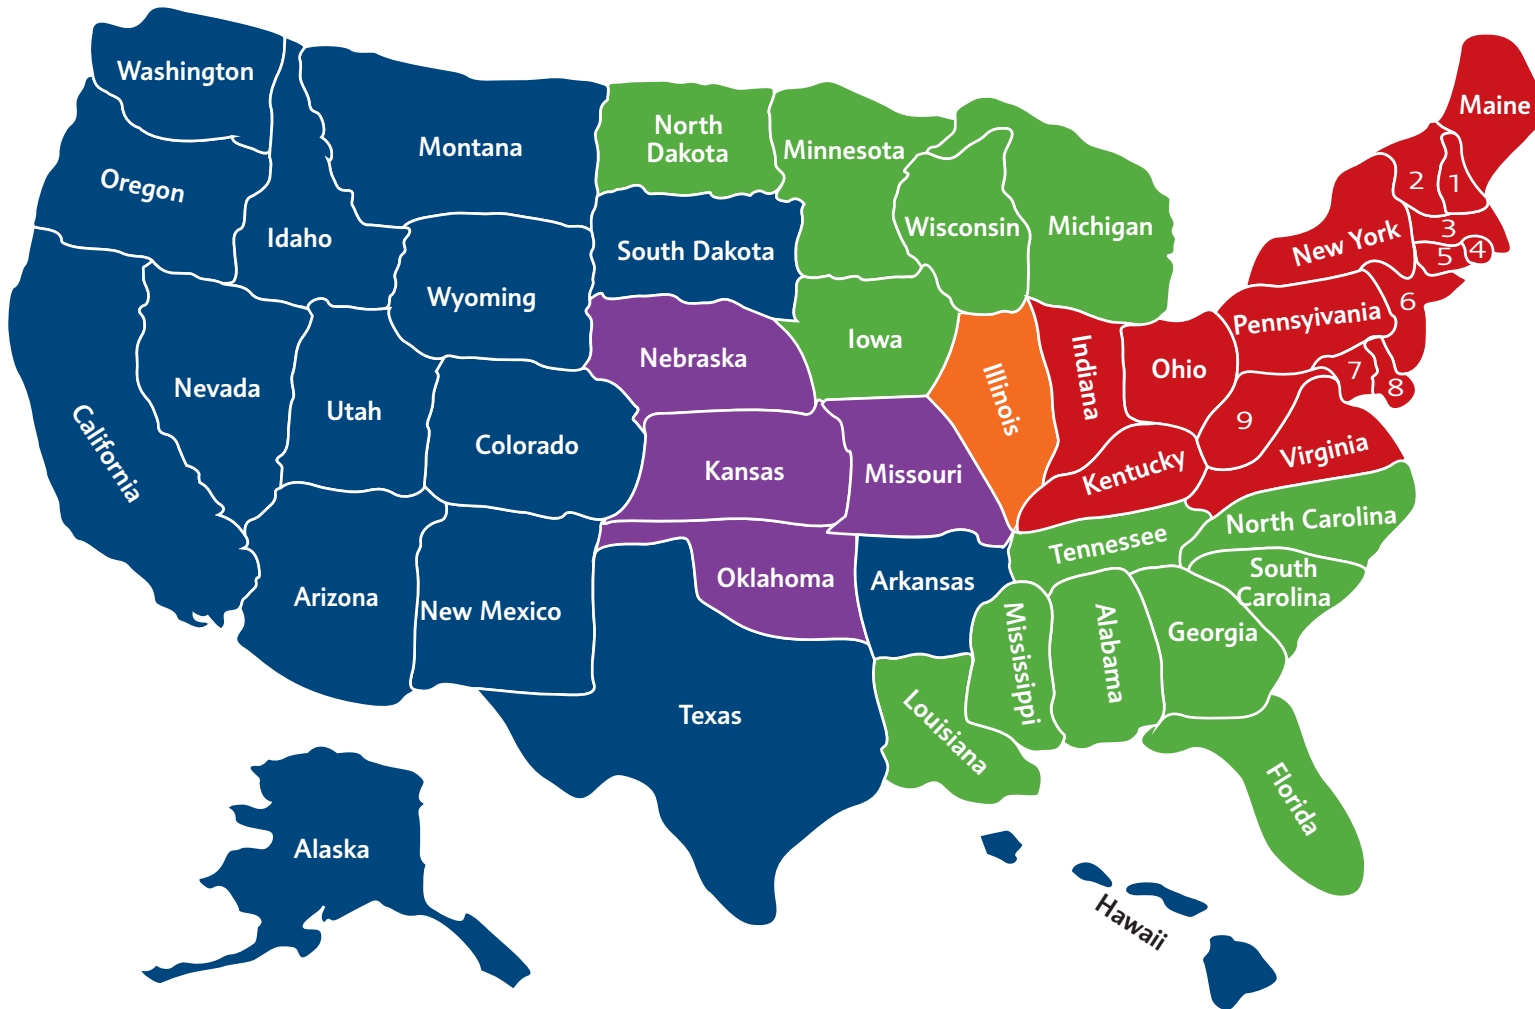

**DC ADMISSION COORDINATORS**

STATE	COORDINATOR
Alabama	Mollie Baker
Alaska	Jared Snyder
Arizona	Jared Snyder
Arkansas	Jared Snyder
California	Jared Snyder
Colorado	Jared Snyder
Connecticut	Lulu Brinkley
DC	Lulu Brinkley
Delaware	Lulu Brinkley
Florida	Mollie Baker
Georgia	Mollie Baker
Hawaii	Jared Snyder
Idaho	Jared Snyder
Illinois	Sam Holyan
Indiana	Lulu Brinkley
Iowa	Mollie Baker
Kansas	Jennifer Pennington
Kentucky	Lulu Brinkley
Louisiana	Mollie Baker
Maine	Lulu Brinkley
Maryland	Lulu Brinkley
Mass.	Lulu Brinkley
Michigan	Mollie Baker
Minnesota	Mollie Baker
Mississippi	Mollie Baker
Missouri	Catherine Sippel*
Missouri	Jennifer Pennington
Montana	Jared Snyder
Nebraska	Jennifer Pennington
Nevada	Jared Snyder
New Hamp.	Lulu Brinkley
New Jersey	Lulu Brinkley
New Mexico	Jared Snyder
New York	Lulu Brinkley
N. Carolina	Mollie Baker
N. Dakota	Jared Snyder
Ohio	Lulu Brinkley
Oklahoma	Jennifer Pennington
Oregon	Jared Snyder
Pennsylvania	Lulu Brinkley
Rhode Isl.	Lulu Brinkley
S. Carolina	Mollie Baker
S. Dakota	Jared Snyder
Tennessee	Mollie Baker
Texas	Jared Snyder
Utah	Jared Snyder
Vermont	Lulu Brinkley
Virginia	Lulu Brinkley
Washington	Jared Snyder
W. Virginia	Lulu Brinkley
Wisconsin	Mollie Baker
Wyoming	Jared Snyder

- |                  |                 |                  |
|------------------|-----------------|------------------|
| 1. New Hampshire | 4. Rhode Island | 7. Delaware      |
| 2. Vermont       | 5. Connecticut  | 8. Maryland      |
| 3. Massachusetts | 6. New Jersey   | 9. West Virginia |

\*Missouri Zip Codes: 630-633, 652